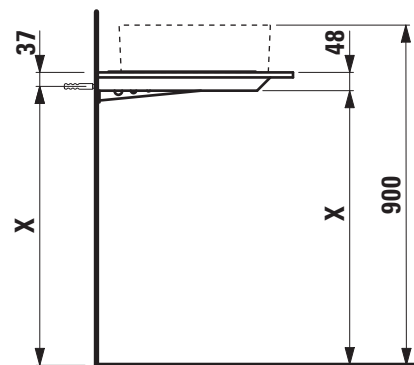

TECHNICAL DRAWINGS / S 1 : 20

B / mm	Ceramic
288	Kartell by Laufen 81233.2 (with tap bank left)
360	Palomba 81680.1
435	Kartell by Laufen 81033.8
482	VAL 81228.2 (semi-wet-area left)
495	Palomba 81680.2
510	Kartell by Laufen 81033.4
535	Palomba 81680.3 Val 81228.1

B / mm	Ceramic
585	Kartell by Laufen 81233.1, 81533.1
	Living SaphirKeramik 81143.3, 81143.4, 81143.5
	Living City 81143.0, 81143.1, 81143.2, 81743.2, 81743.4, 81743.7, 81843.8
	Ino 81230.0, 81230.2, 81630.0, 81630.2, 81730.1
	Ino 81730.2 (only wall mounted tap)
	Val 81628.0, 81628.2, 81628.3, 81628.4
	Val 81728.1 (only wall mounted tap)
660	Laufen Pro S 81295.2, 81295.3, 81695.2 Laufen Pro 81296.2, 81296.4
	Kartell by Laufen 81033.5
688	VAL 81228.2 (semi-wet-area right)
734	Kartell by Laufen 81033.9
882	Kartell by Laufen 81233.2 (with tap bank right)

X = The exact height must be set during installation.