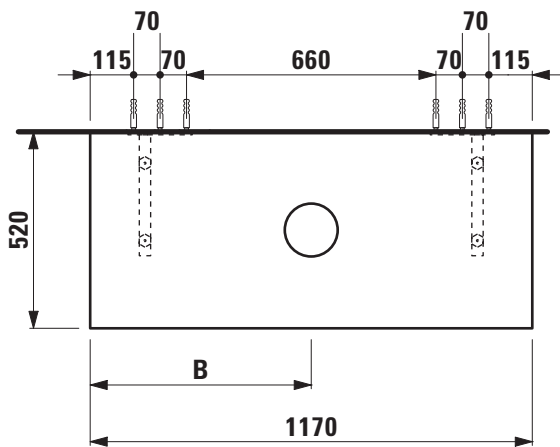

TECHNICAL DRAWINGS / S 1 : 20

B / mm	Ceramic
288	Kartell by Laufen 81233.2 (with tap bank left)
360	Palomba 81680.1
435	Kartell by Laufen 81033.8
482	VAL 81228.2 (semi-wet-area left)
495	Palomba 81680.2
510	Kartell by Laufen 81033.4
535	Palomba 81680.3 Val 81228.1

B / mm	Ceramic
585	Kartell by Laufen 81233.1, 81533.1
	Living SaphirKeramik 81143.3, 81143.4, 81143.5
	Living City 81143.0, 81143.1, 81143.2, 81743.2, 81743.4, 81743.7, 81843.8
	Ino 81230.0, 81230.2, 81630.0, 81630.2, 81730.1
	Ino 81730.2 (only wall mounted tap)
	Val 81628.0, 81628.2, 81628.3, 81628.4
	Val 81728.1 (only wall mounted tap)
660	Laufen Pro S 81295.2, 81295.3, 81695.2 Laufen Pro 81296.2, 81296.4
	Kartell by Laufen 81033.5
688	VAL 81228.2 (semi-wet-area right)
734	Kartell by Laufen 81033.9
882	Kartell by Laufen 81233.2 (with tap bank right)

X = The exact height must be set during installation.