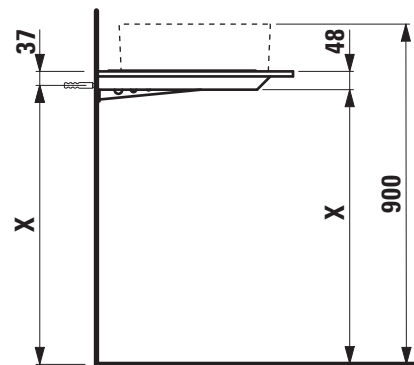

TECHNICAL DRAWINGS / S 1 : 20

B / mm	C / mm	Ceramic
292	292	Kartell by Laufen 81533.1
		Living SaphirKeramik 81143.3, 81143.5
		Living City 81143.0, 81143.1
		Ino 81230.0, 81230.2, 81630.0, 81630.2
		Laufen Pro 81296.2, 81296.4
		Val 81328.1
350	350	Ino 81730.1 (only wall mounted tap)

X = The exact height must be set during installation.