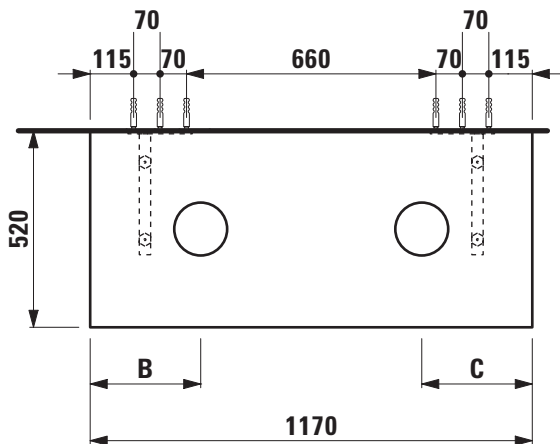

TECHNICAL DATA

Order no.	41100.4 / 2 cut outs
Dimensions (WxHxD)	1170 x 13 (48) x 520 mm
Matching for washbasin	see table below
Specification	Body – high-pressure laminate surface (HPL) - water resistant, high impact and scratch resistant with cut outs with 2 mounting brackets max. load 150 kg
Weight	14,0 kg

TECHNICAL DRAWINGS / S 1 : 20

B / mm	C / mm	Ceramic
292	292	Kartell by Laufen 81533.1
		Living SaphirKeramik 81143.3, 81143.5
		Living City 81143.0, 81143.1
		Ino 81230.0, 81230.2, 81630.0, 81630.2
		Laufen Pro 81296.2, 81296.4
		Val 81328.1
350	350	Ino 81730.1 (only wall mounted tap)

Washtop 1170 mm				
Ceramic				
Ino				
ø1230.0 350x360 mm	✓	✓	✓	✓
ø1230.2 500x360 mm	✓	✓	✓	✓
ø1630.0 450x410 mm	✓	✓	✓	✓
ø1630.2 560x450 mm	✓	✓	✓	✓
ø1730.1 350x365 mm	✓	✓	✓	✓
ø1730.2 500x365 mm	✓	✓	✓	
Kartell by Laufen				
ø1533.1 460x460 mm	✓	✓	✓	✓
ø1033.4 600x460 mm	✓	✓	✓	
ø1033.5 600x460 mm	✓	✓	✓	
ø1033.8 900x460 mm	✓	✓	✓	
ø1033.9 900x460 mm	✓	✓	✓	
ø1233.1 420x420 mm	✓	✓	✓	
ø1233.2 750x350 mm	✓	✓	✓	
ø1333.2 1200x460 mm				
Laufen Pro				
ø1296.2 420x420 mm	✓	✓	✓	✓
ø1296.4 520x390 mm	✓	✓	✓	✓
Laufen Pro S				
ø1295.2 550x380 mm	✓	✓	✓	
ø1295.3 600x380 mm	✓	✓	✓	
ø1695.2 600x400 mm	✓	✓	✓	

Washtop 1170 mm				
Ceramic				
Living City				
ø1143.0 450x380 mm	✓	✓	✓	✓
ø1143.1 500x425 mm	✓	✓	✓	✓
ø1143.2 600x425 mm	✓	✓	✓	
ø1743.2 500x460 mm	✓	✓	✓	
ø1743.4 600x460 mm	✓	✓	✓	
ø1743.7 800x470 mm	✓	✓	✓	
ø1843.8 1000x470 mm	✓	✓	✓	
Living SaphirKeramik				
ø1143.3 360x360 mm	✓	✓	✓	✓
ø1143.4 600x340 mm	✓	✓	✓	
ø1143.5 380x380 mm	✓	✓	✓	✓
Palomba Collection				
ø1680.1 900x420 mm	✓	✓	✓	
ø1680.2 520x380 mm	✓	✓	✓	
ø1680.3 600x400 mm	✓	✓	✓	
Val				
ø1228.1 500x400 mm	✓	✓	✓	
ø1228.2 550x360 mm	✓	✓	✓	
ø1628.0 450x420 mm	✓	✓	✓	
ø1628.2 550x420 mm	✓	✓	✓	
ø1628.3 600x420 mm	✓	✓	✓	
ø1628.4 650x420 mm	✓	✓	✓	
ø1728.1 550x360 mm	✓	✓	✓	