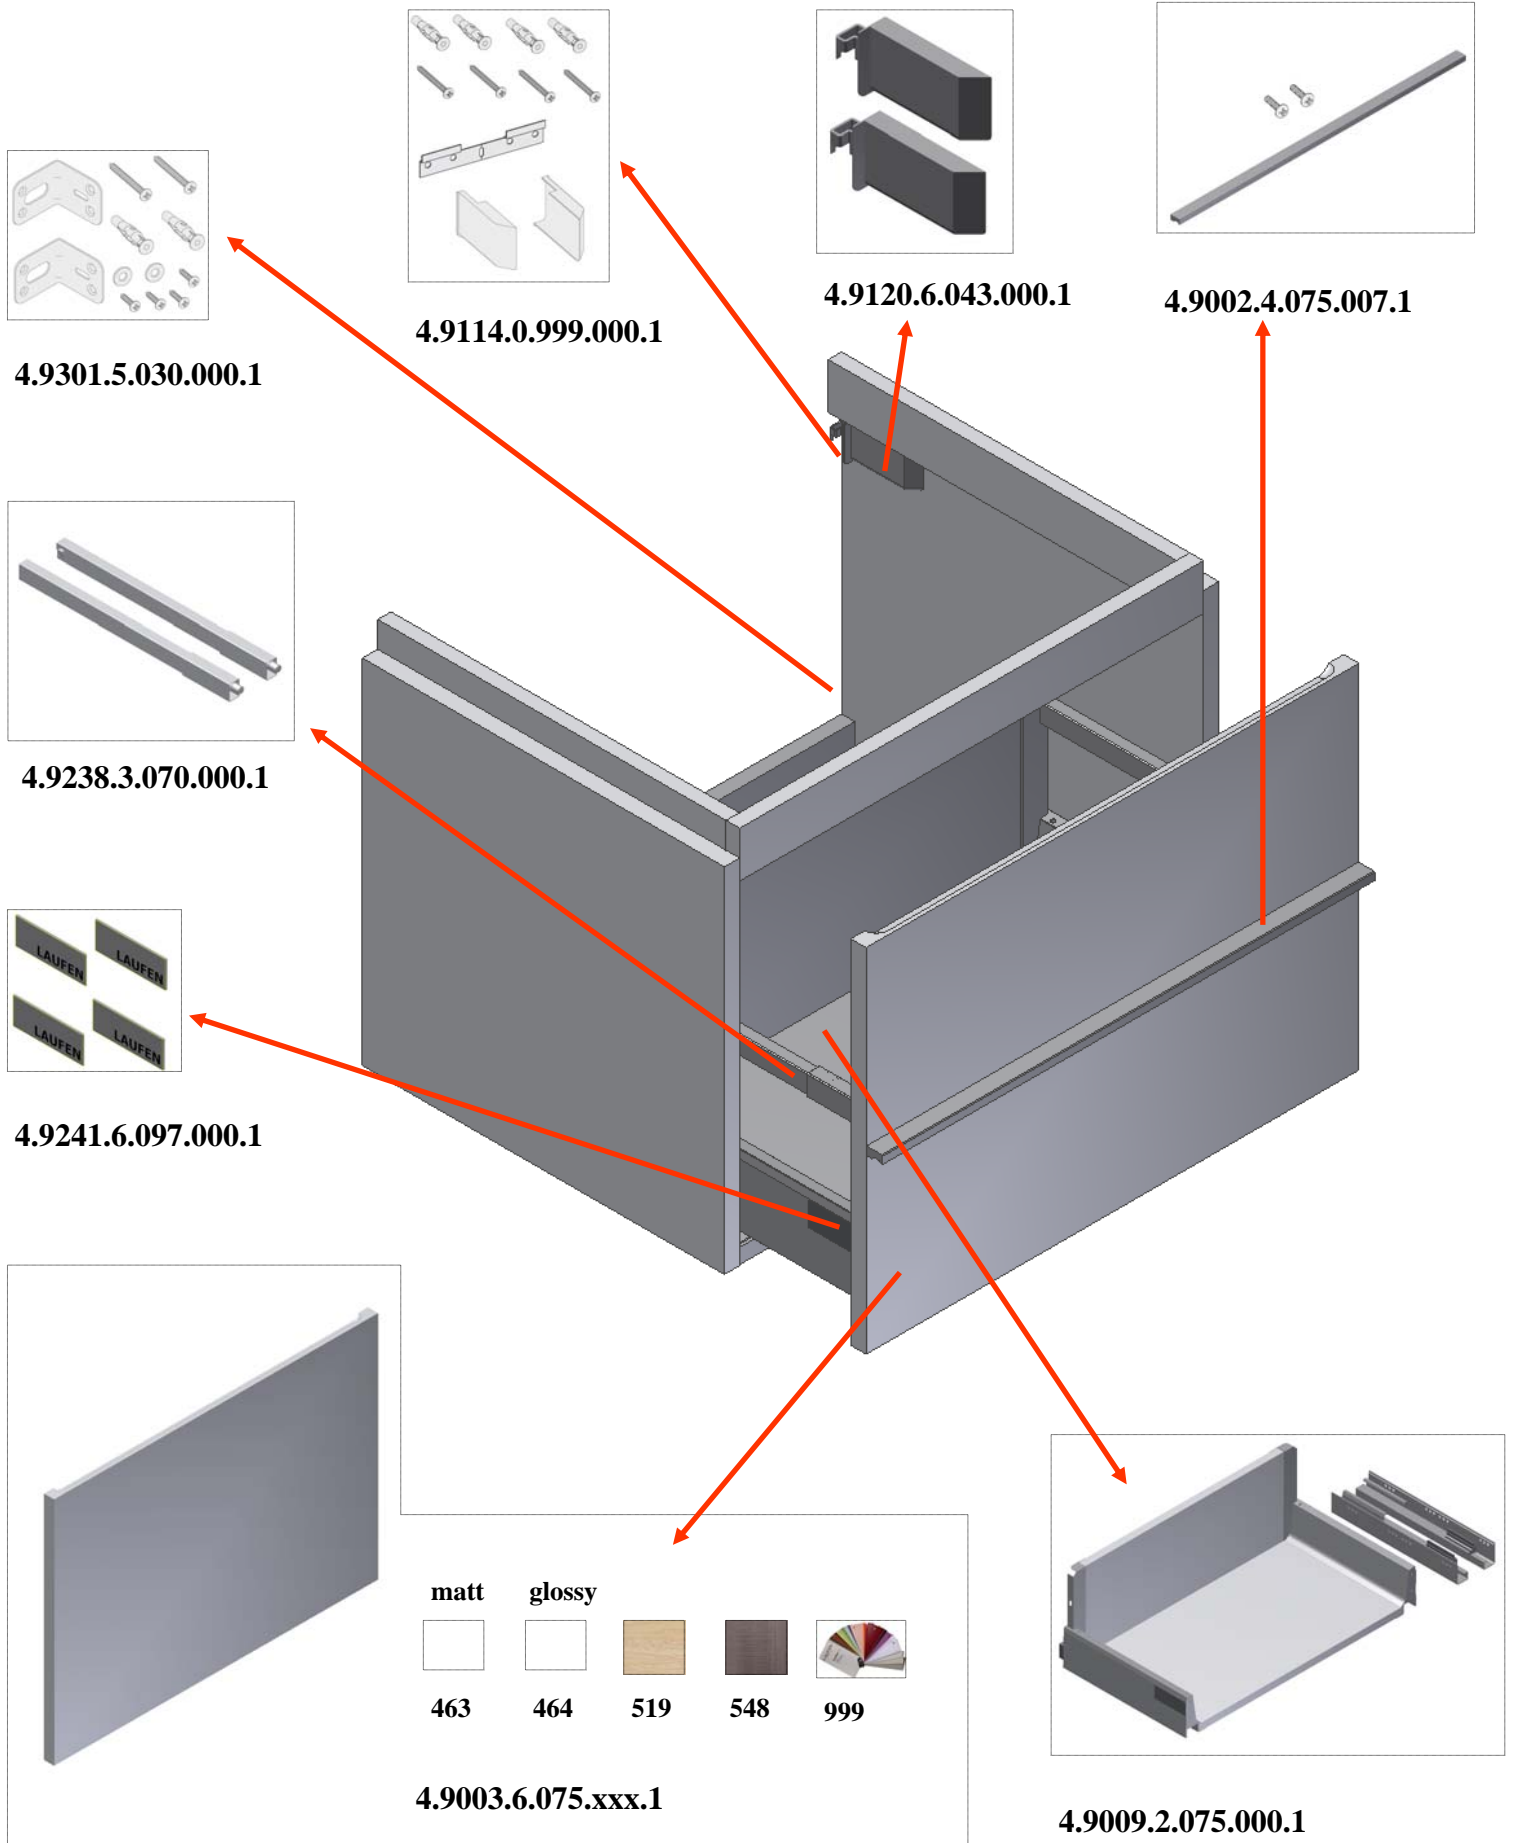

LAUFEN

Bathroom Culture since 1892  www.laufen.com

CASE for LIVING CITY

SPARE PART LIST 2011

- | | | | | | |
|--|---|---|---|--|---|
| matt | glossy | | | |  |
|  |  |  |  | | |
| 463 | 475 | 519 | 548 | | 999 |