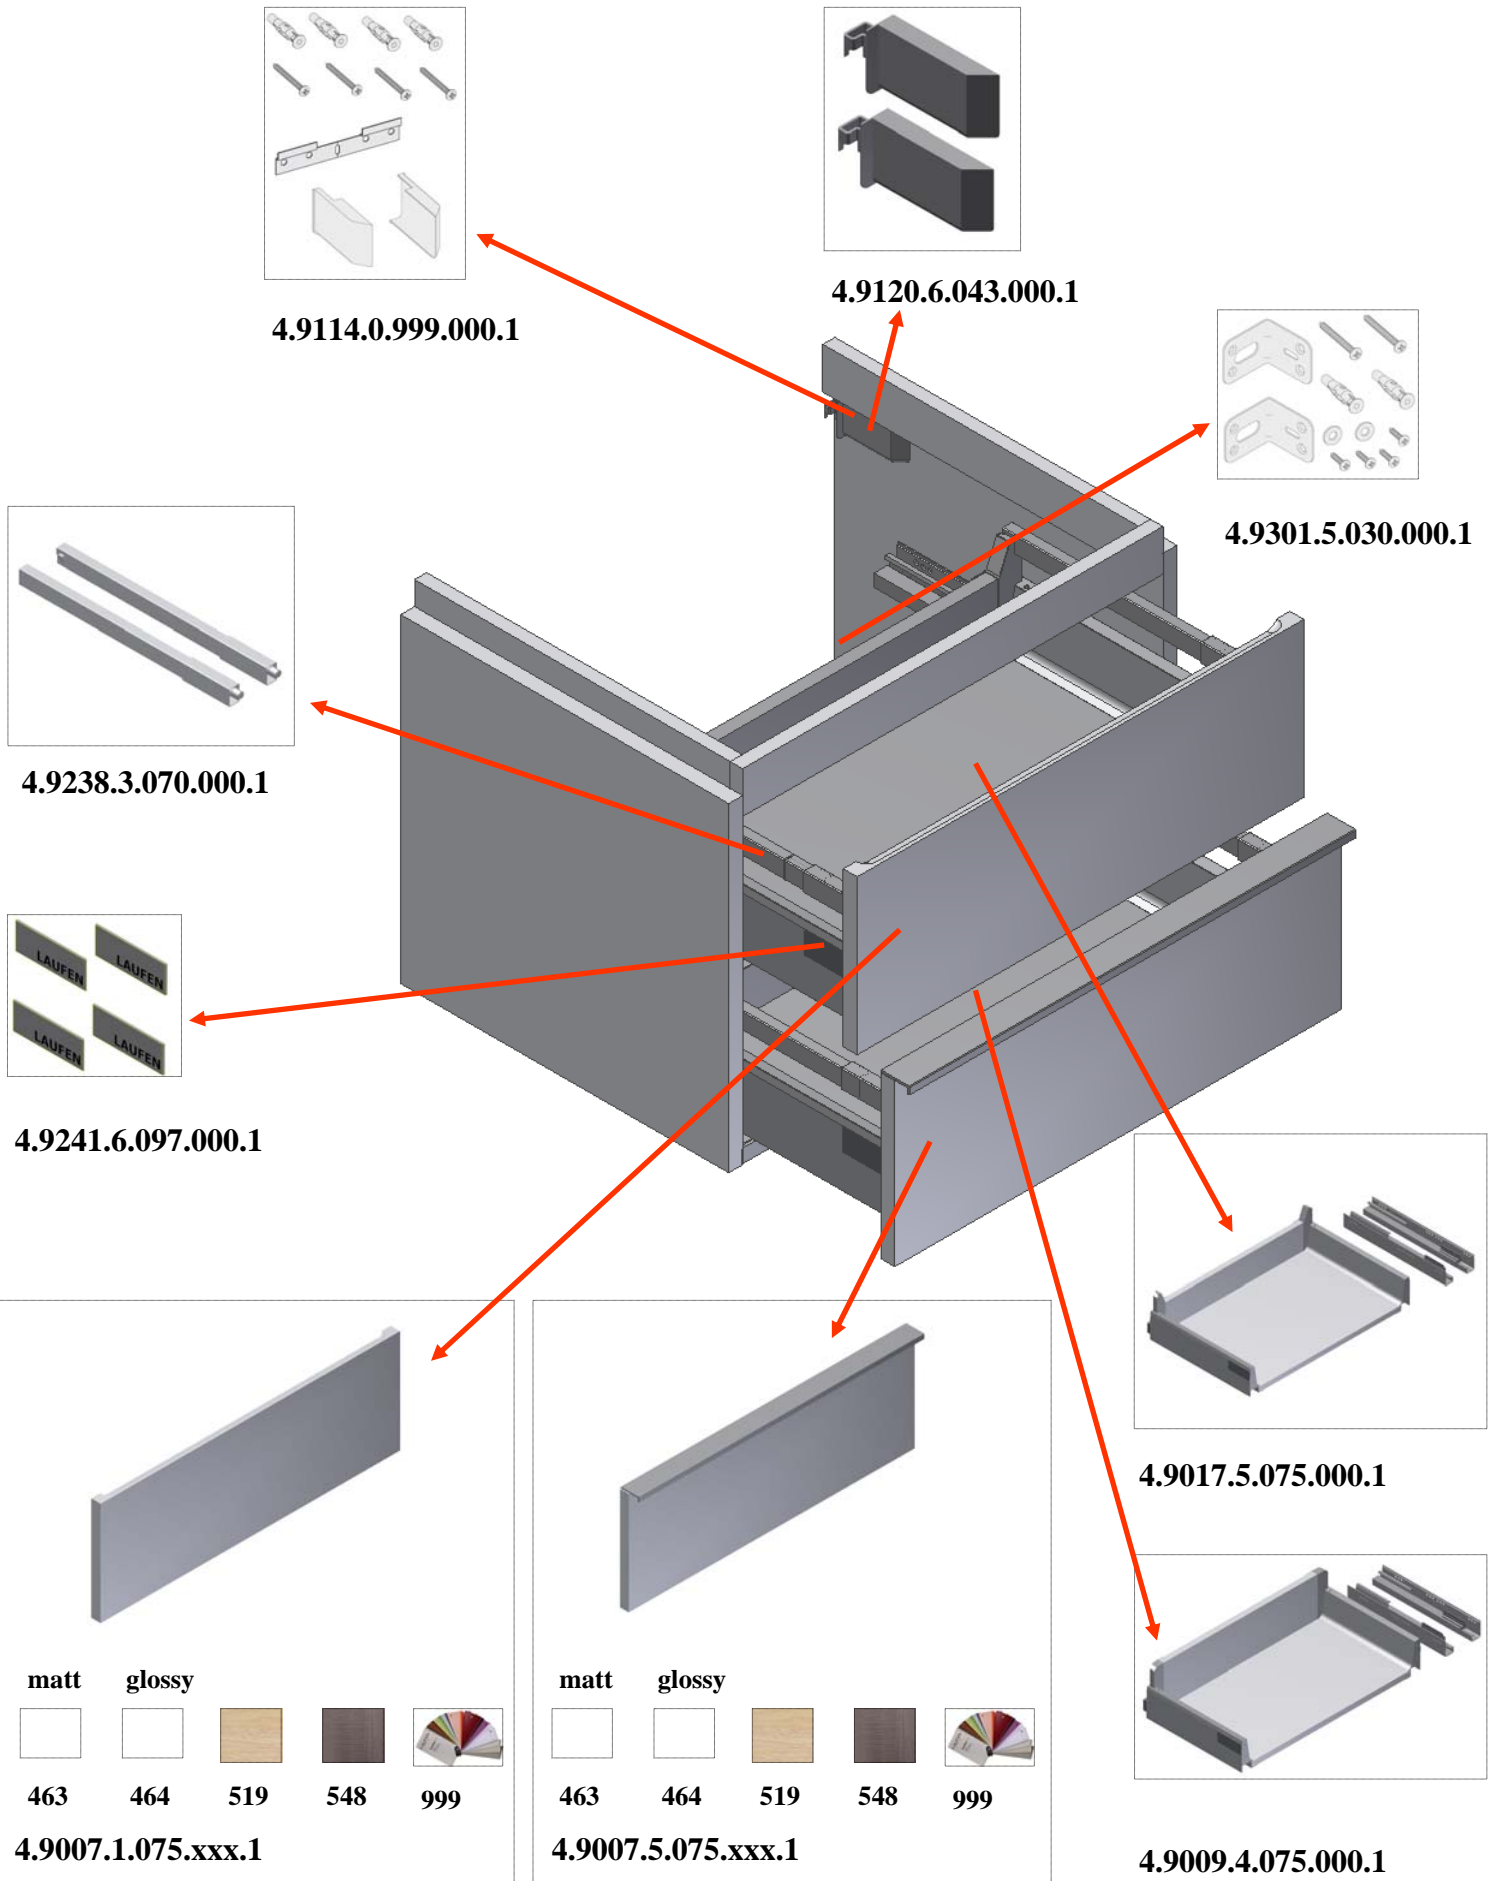

LAUFEN

Bathroom Culture since 1892  www.laufen.com

CASE for LIVING CITY

SPARE PART LIST 2011

- | | | | | | |
|--|---|---|---|--|---|
| matt | glossy | | | |  |
|  |  |  |  | | |
| 463 | 475 | 519 | 548 | | 999 |