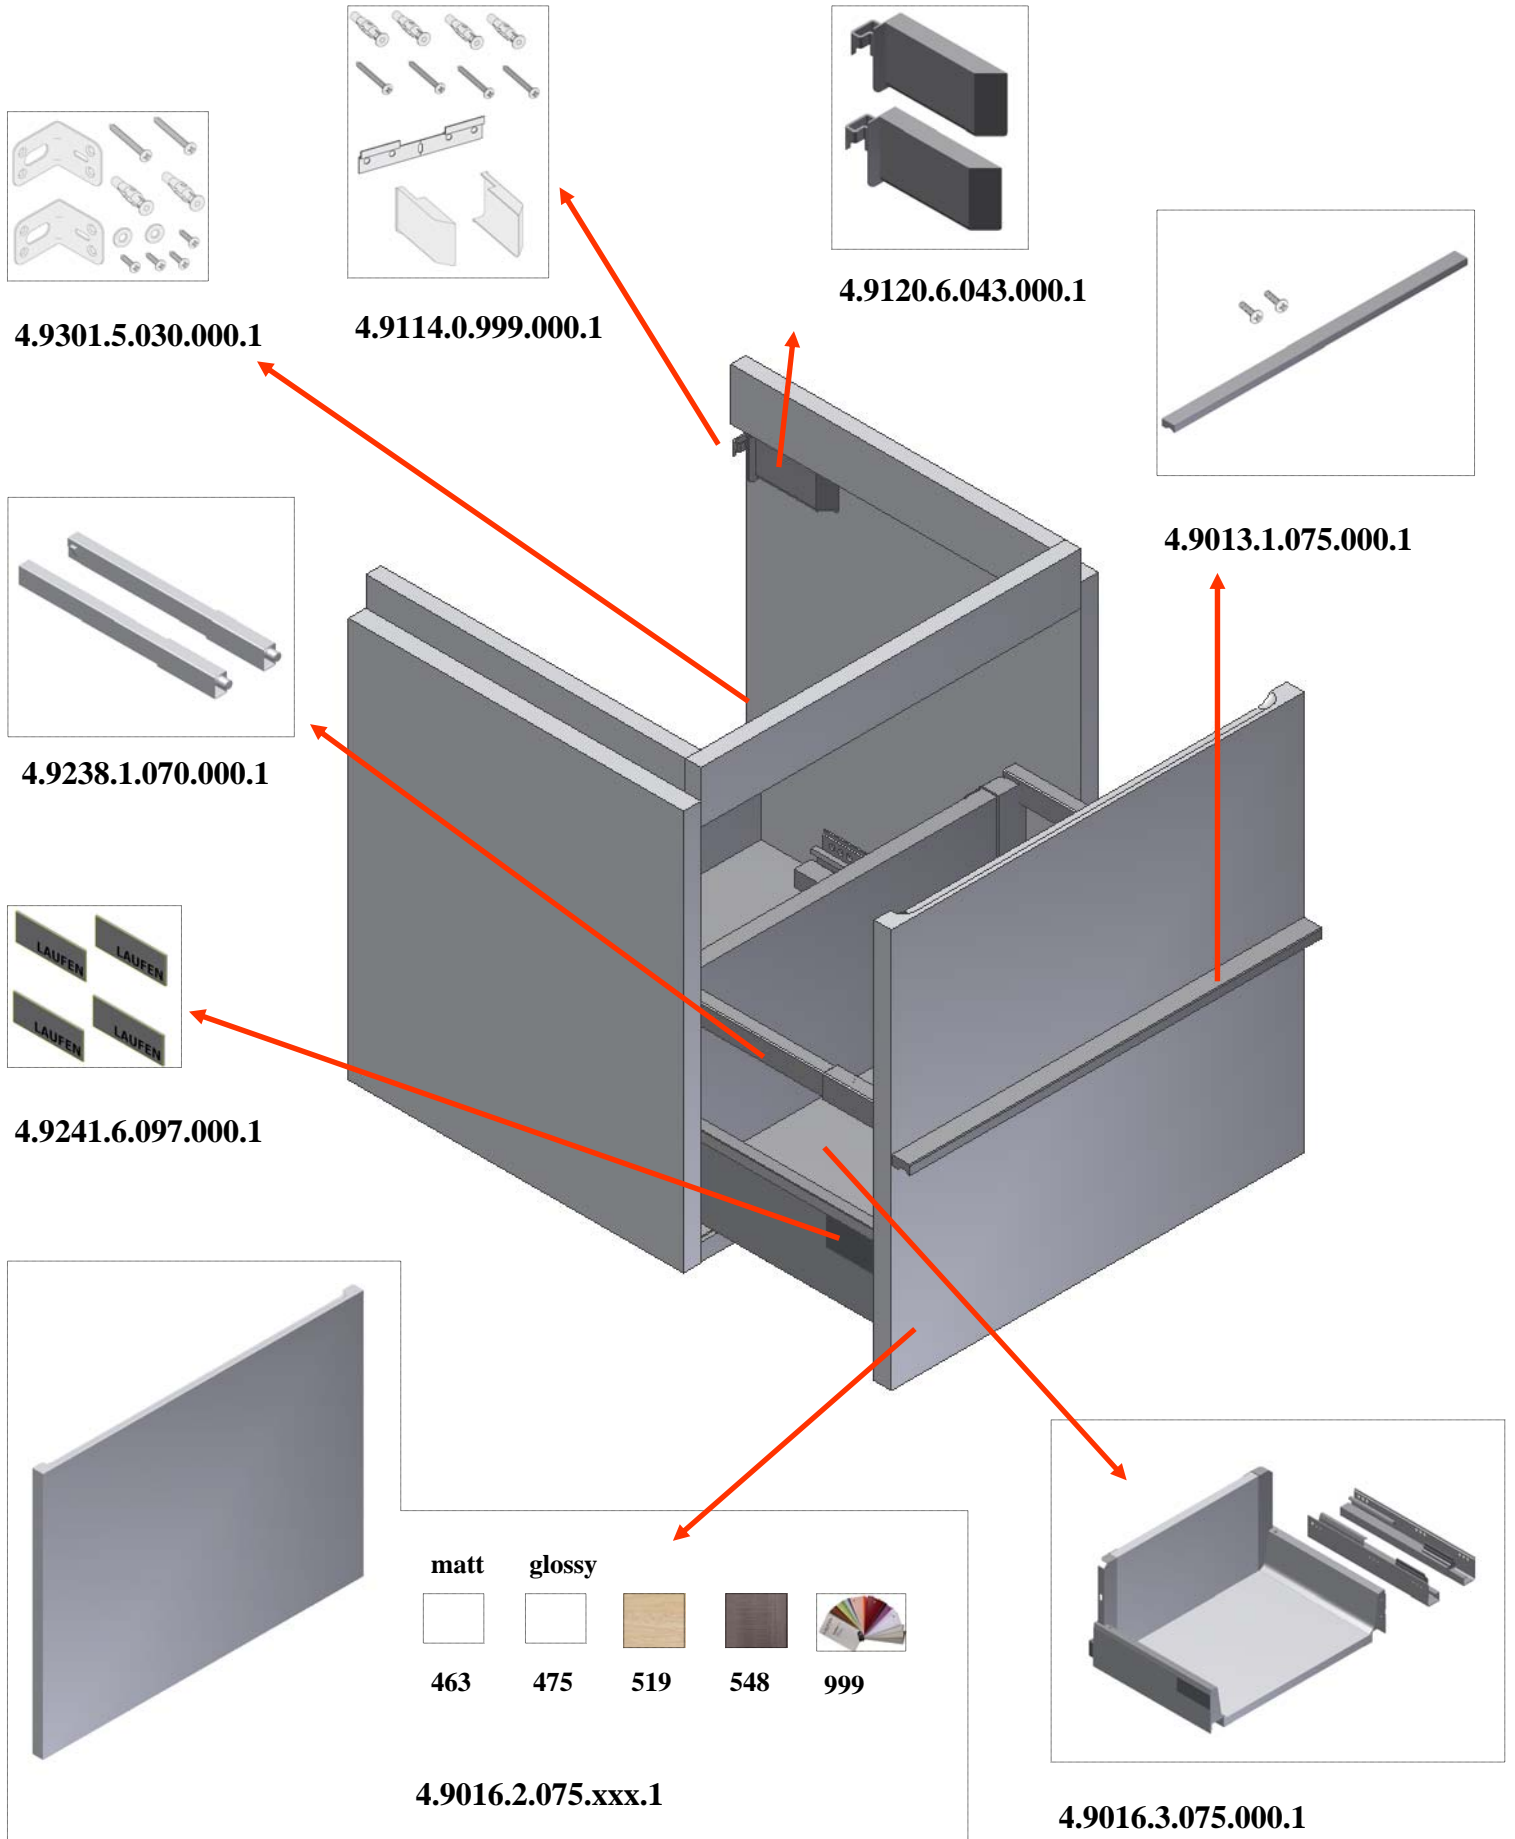

LAUFEN

Bathroom Culture since 1892  www.laufen.com

CASE for LIVING CITY

SPARE PART LIST 2011

- | | | | | | |
|--|---|---|---|--|---|
| matt | glossy | | | |  |
|  |  |  |  | | |
| 463 | 475 | 519 | 548 | | 999 |