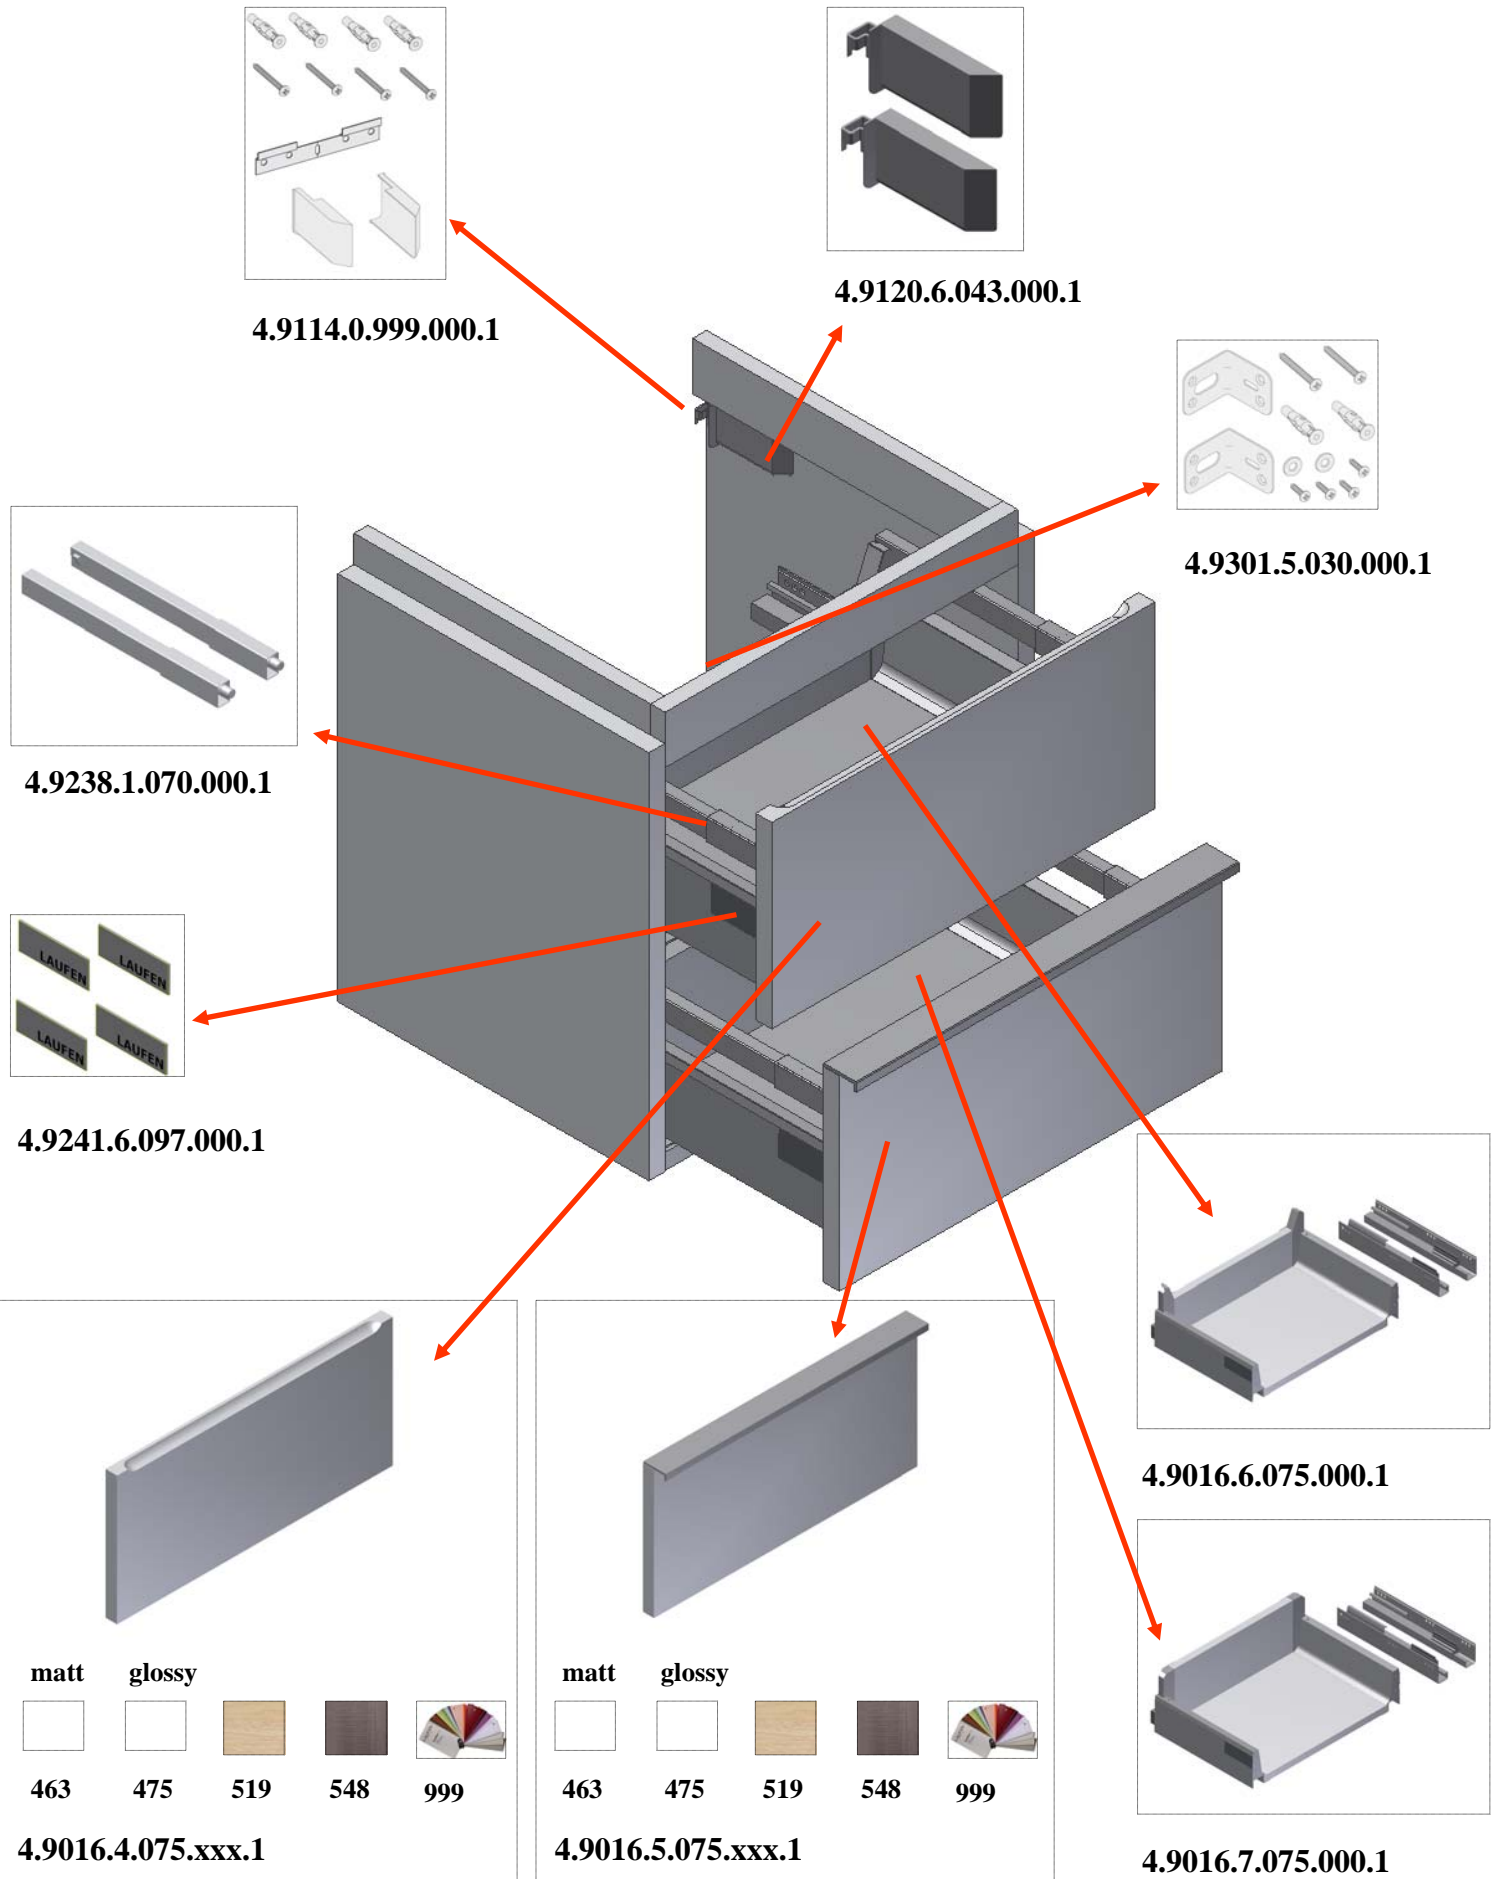

LAUFEN

Bathroom Culture since 1892  www.laufen.com

CASE for LIVING CITY

SPARE PART LIST 2011

- | | | | | | |
|--|---|---|---|--|---|
| matt | glossy | | | |  |
|  |  |  |  | | |
| 463 | 475 | 519 | 548 | | 999 |