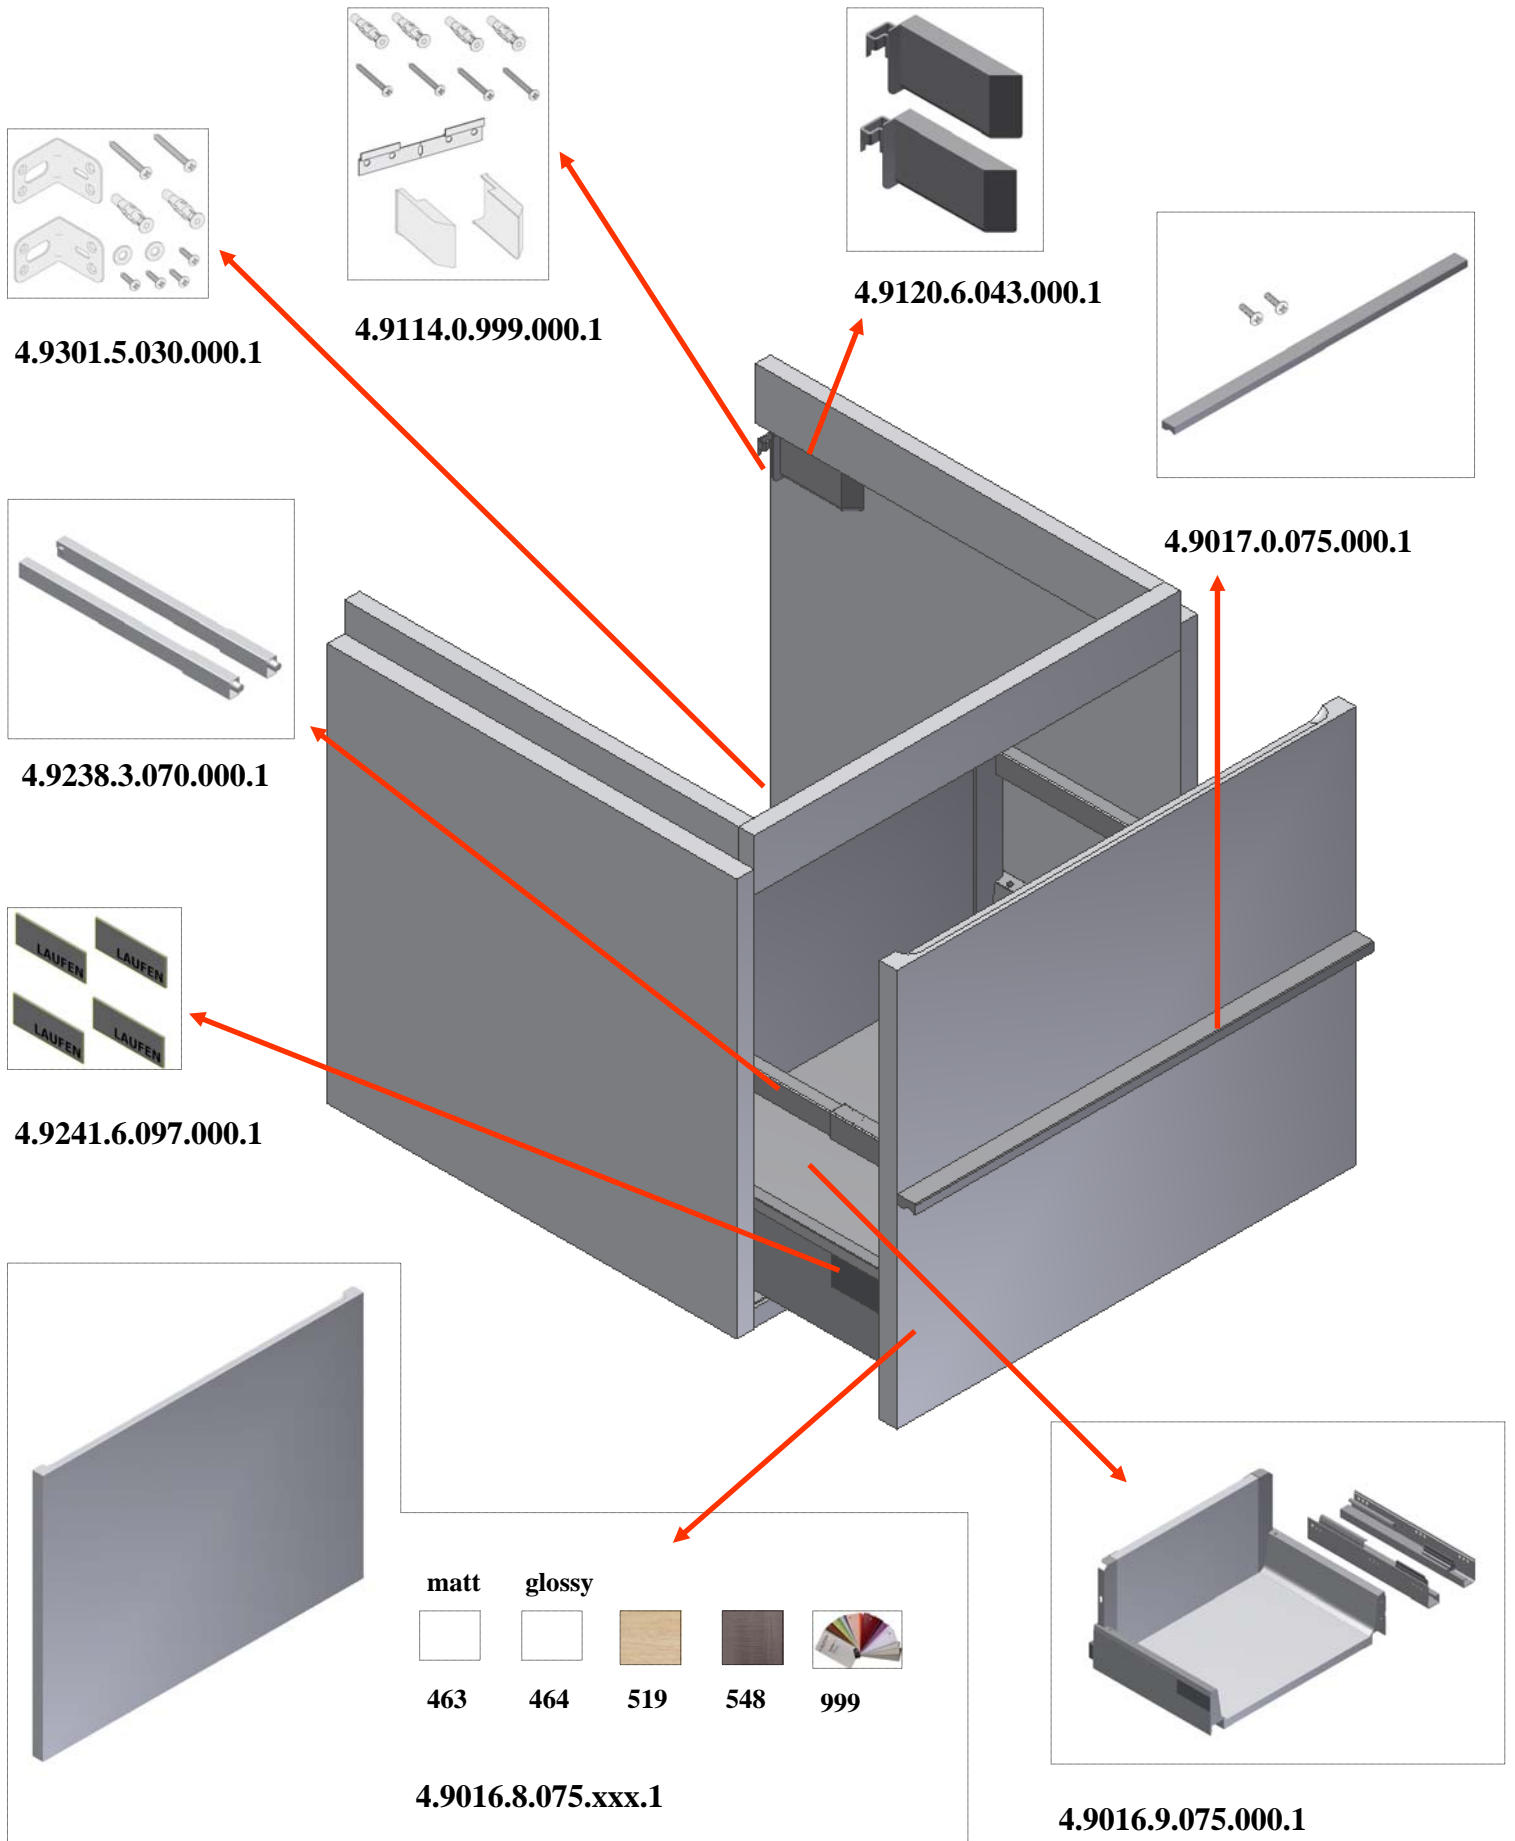

LAUFEN

Bathroom Culture since 1892  www.laufen.com

CASE for LIVING CITY

SPARE PART LIST 2011

- | | | | | | |
|--|---|---|---|--|---|
| matt | glossy | | | |  |
|  |  |  |  | | |
| 463 | 475 | 519 | 548 | | 999 |