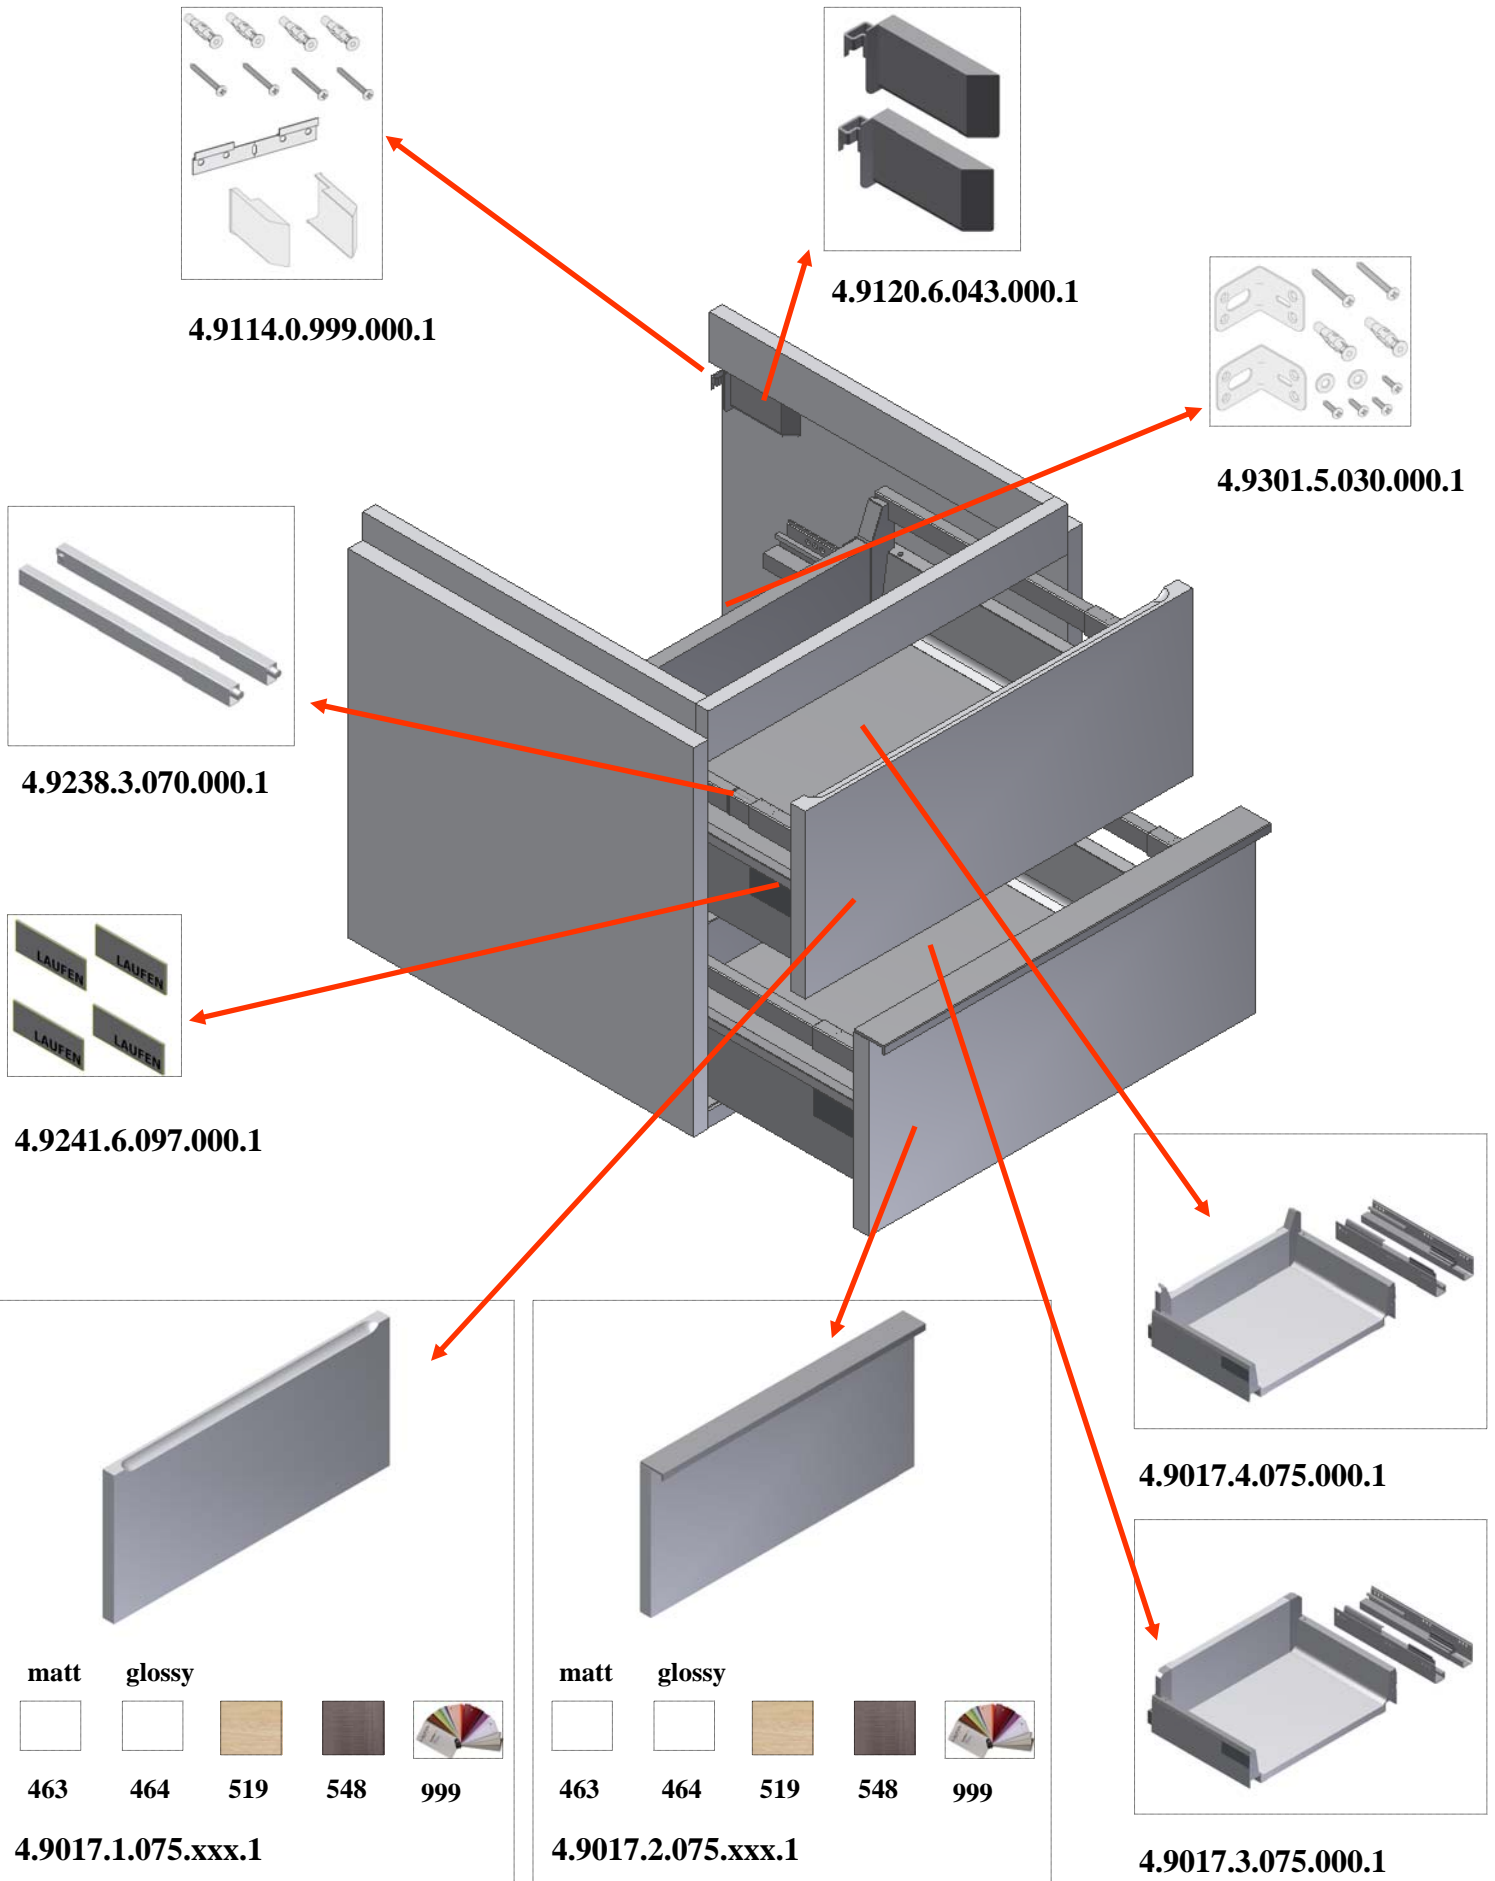

LAUFEN

Bathroom Culture since 1892  www.laufen.com

CASE for LIVING CITY

SPARE PART LIST 2011

- | | | | | | |
|--|---|---|---|--|---|
| matt | glossy | | | |  |
|  |  |  |  | | |
| 463 | 475 | 519 | 548 | | 999 |