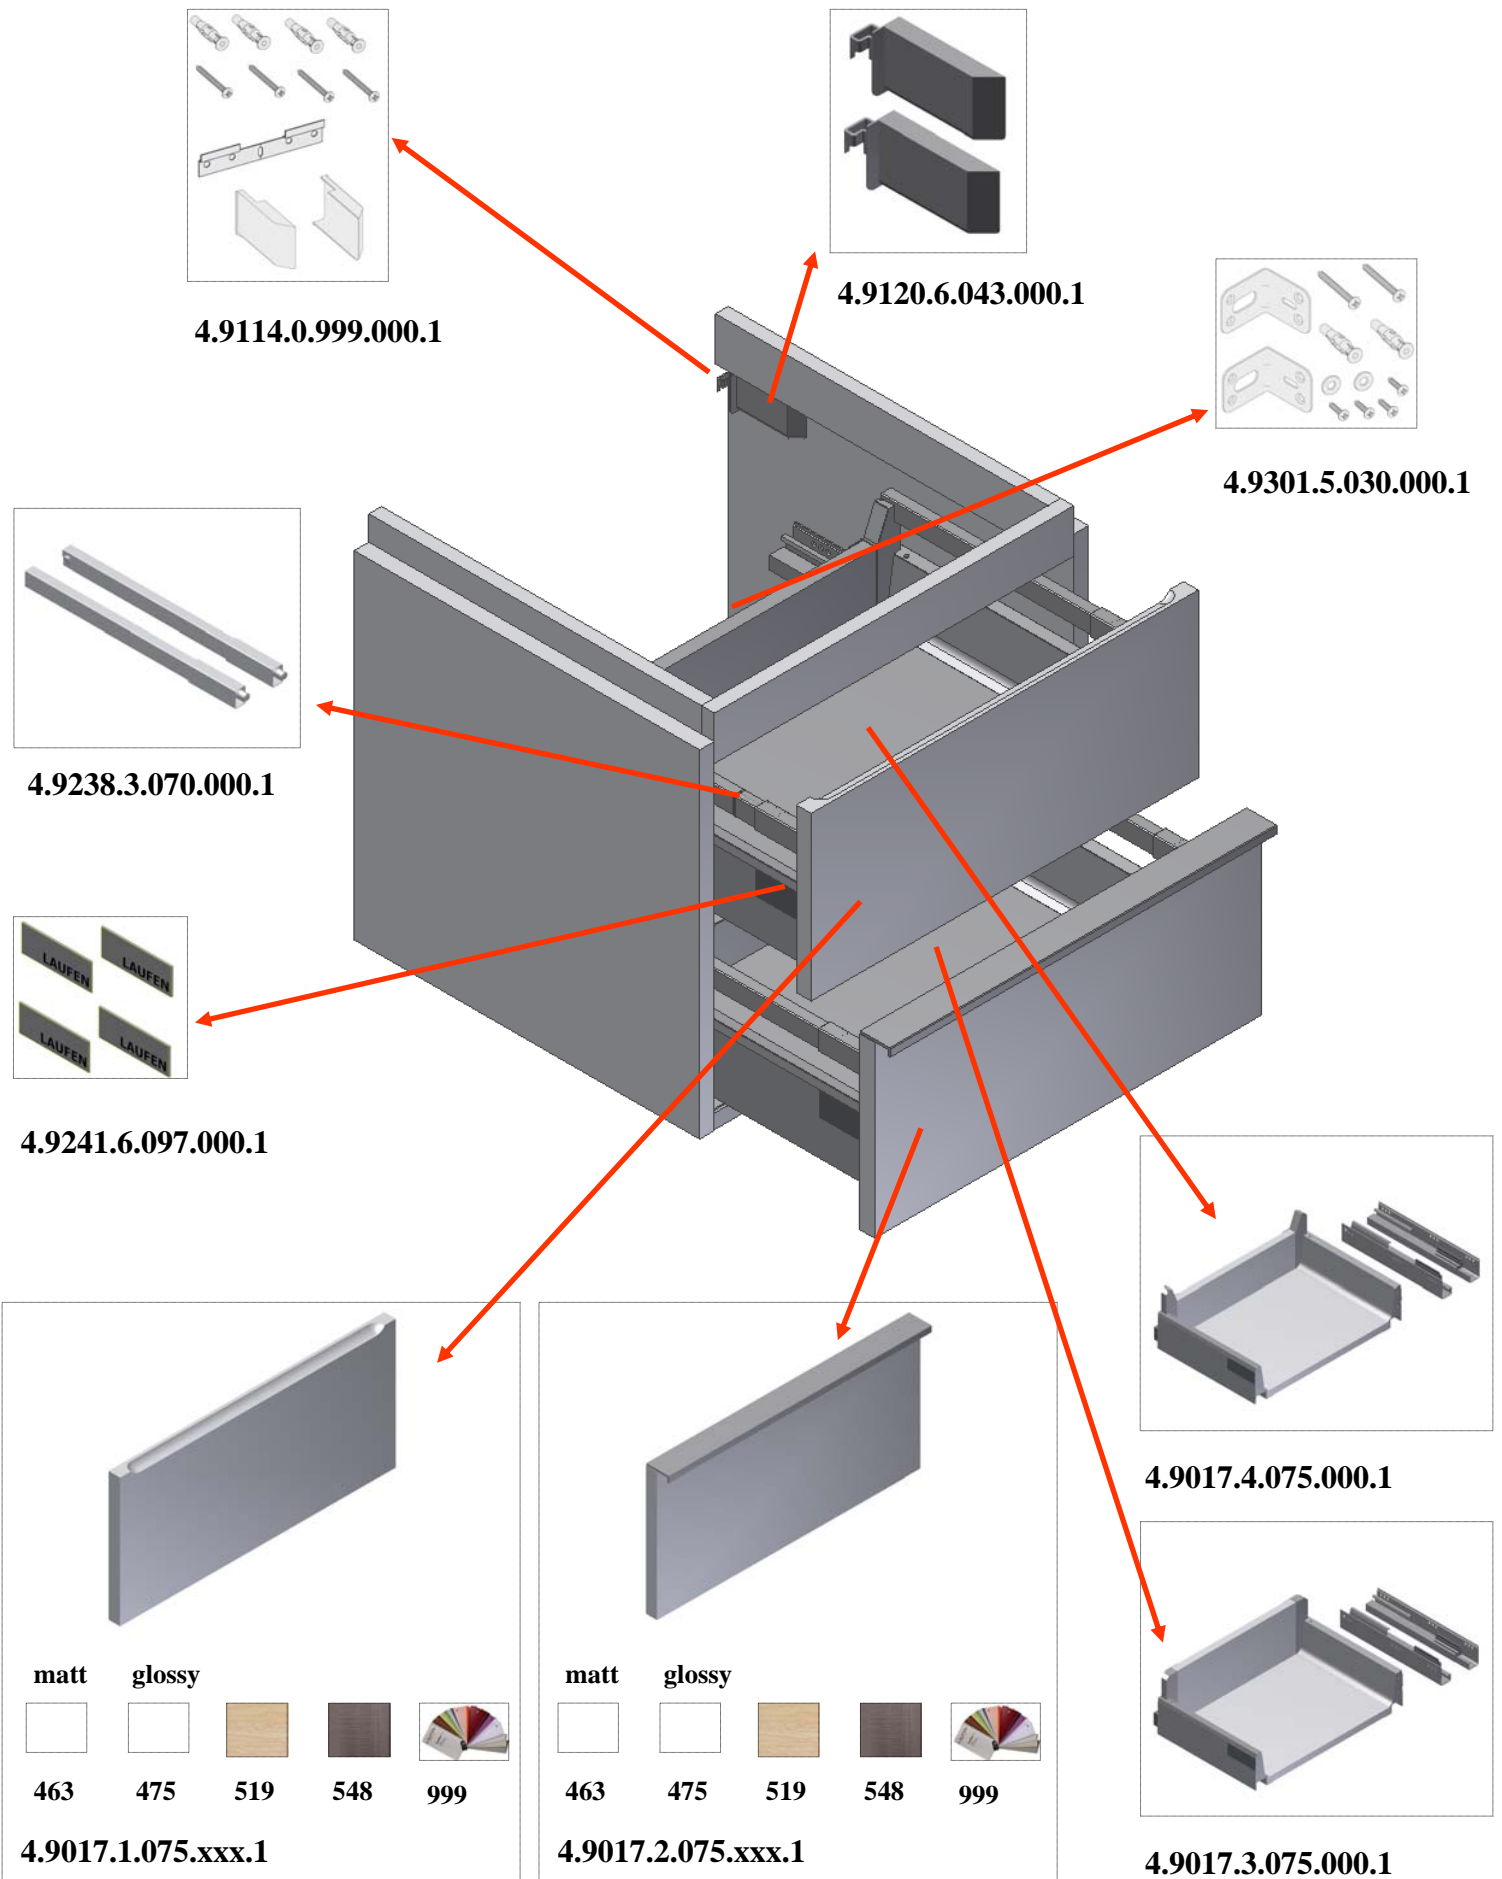

LAUFEN

Bathroom Culture since 1892  www.laufen.com

CASE for LIVING CITY

SPARE PART LIST 2011

- | | | | | | |
|--|---|---|---|--|---|
| matt | glossy | | | |  |
|  |  |  |  | | |
| 463 | 475 | 519 | 548 | | 999 |