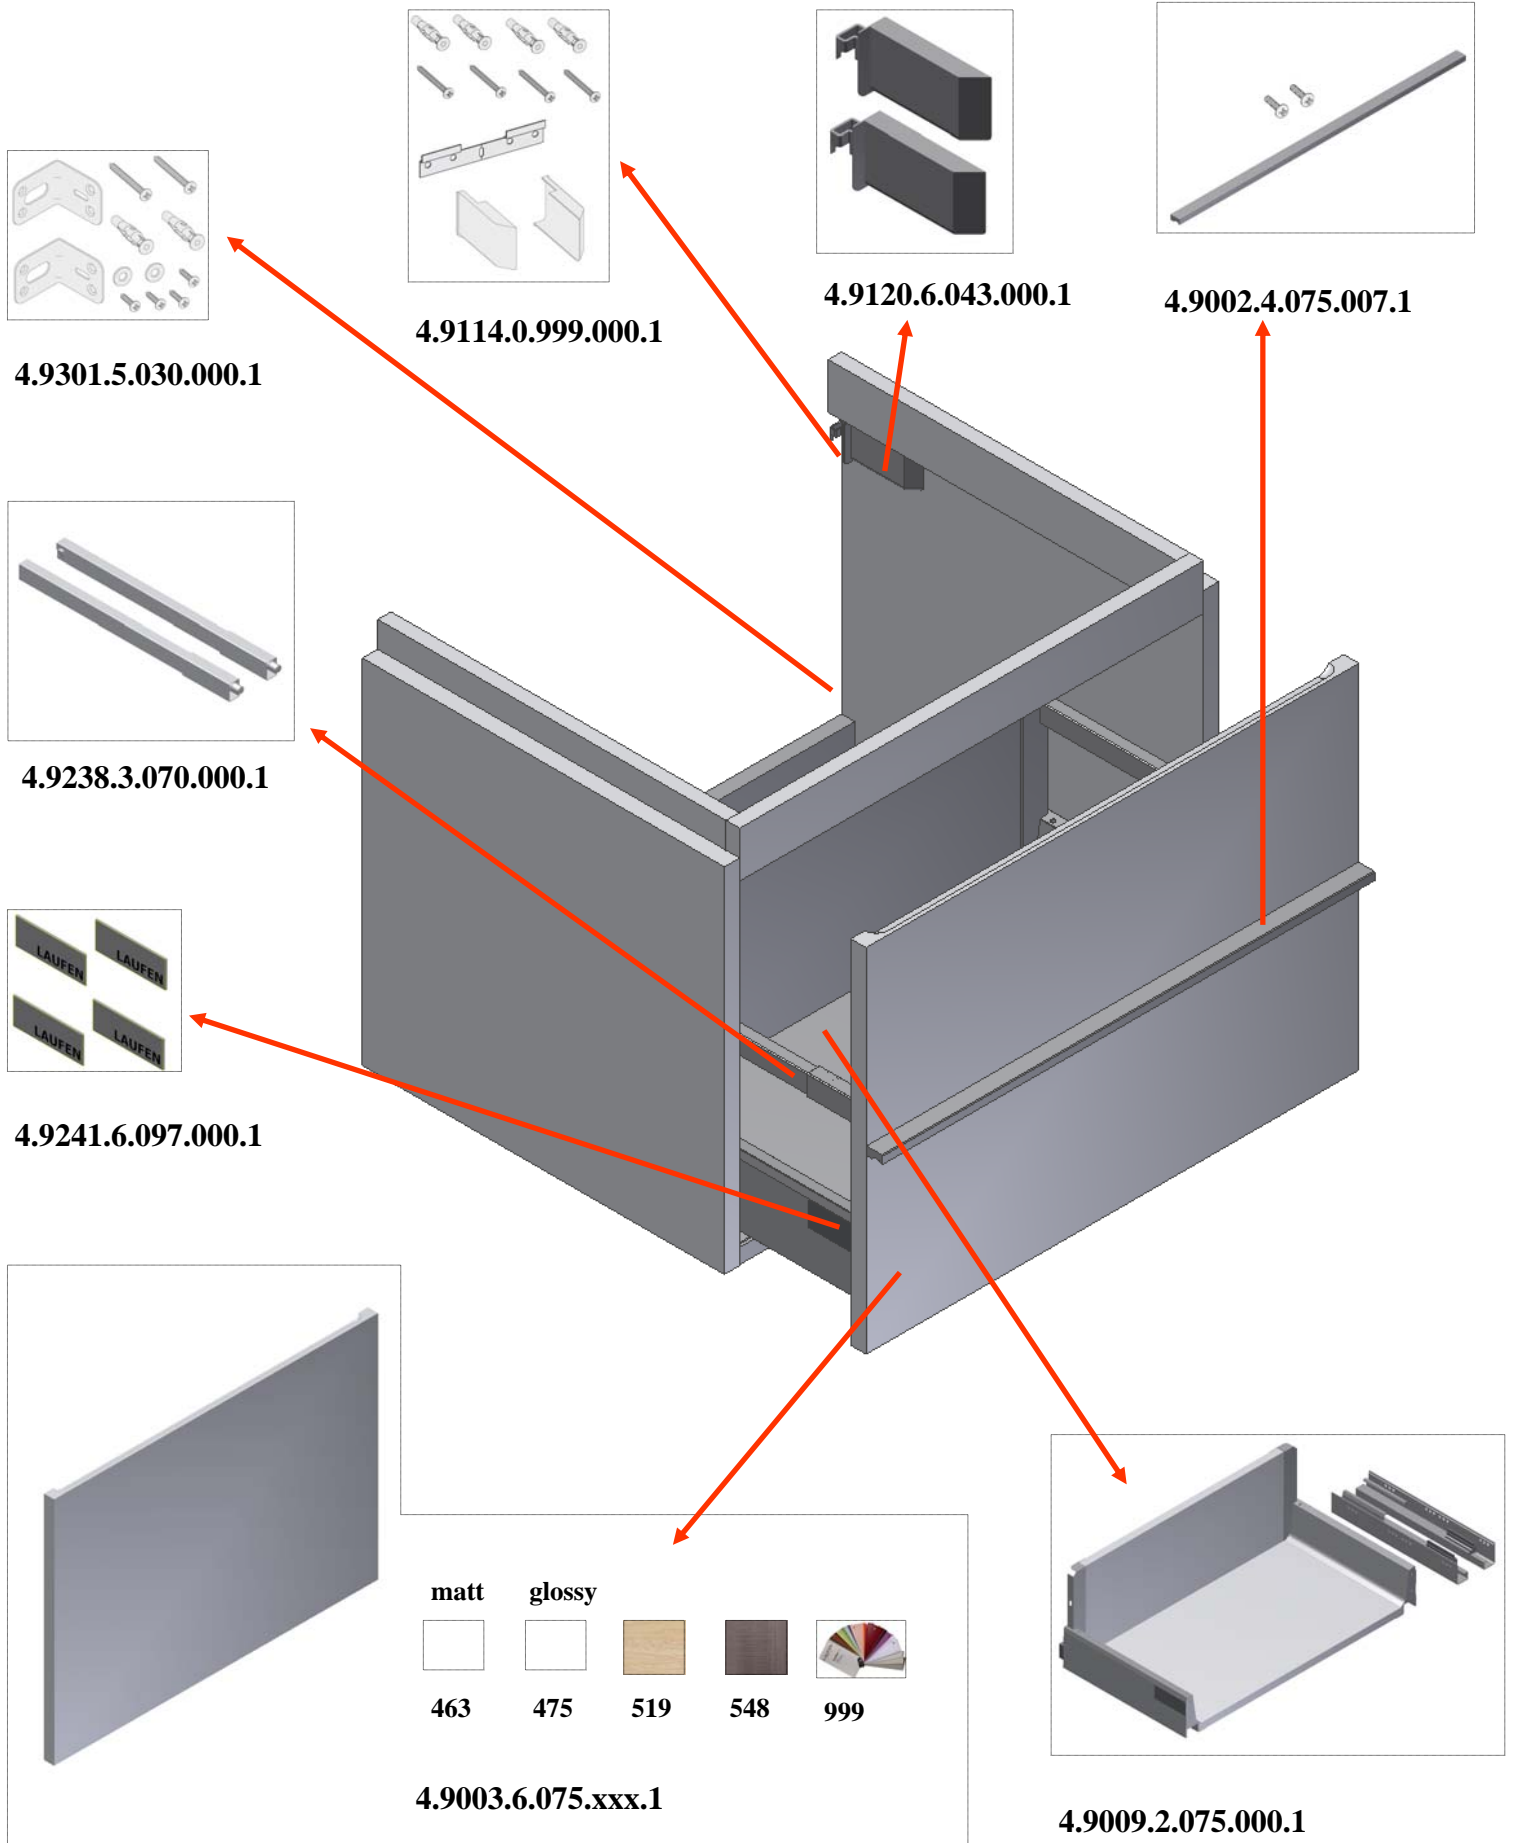

LAUFEN

Bathroom Culture since 1892  www.laufen.com

CASE for LIVING CITY

SPARE PART LIST 2011

- | | | | | | |
|--|---|---|---|--|---|
| matt | glossy | | | |  |
|  |  |  |  | | |
| 463 | 475 | 519 | 548 | | 999 |