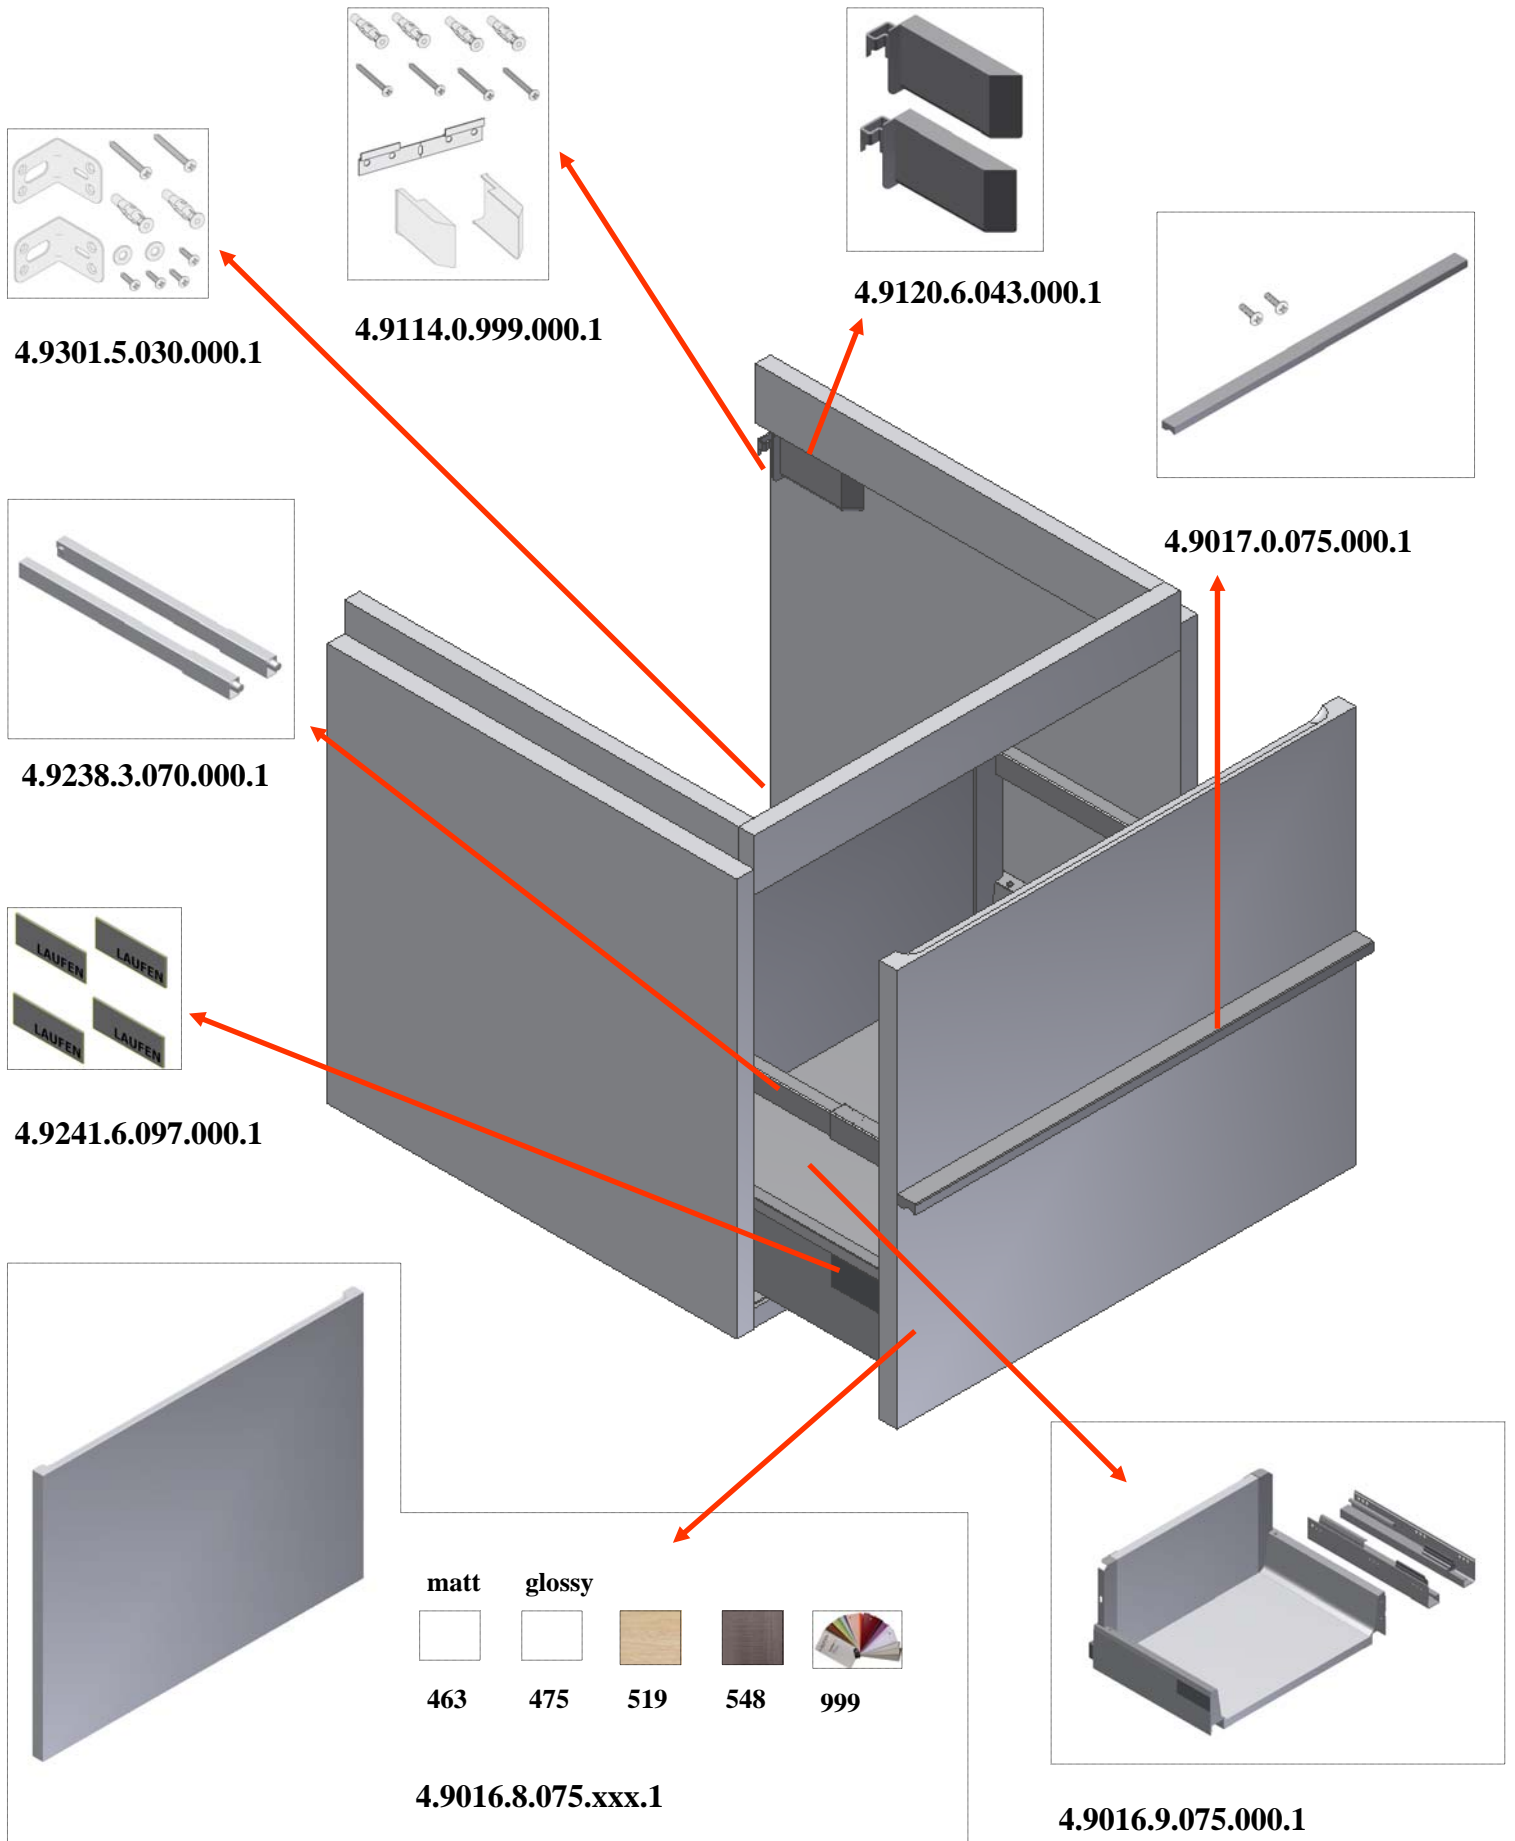

LAUFEN

Bathroom Culture since 1892  www.laufen.com

CASE for LIVING CITY

SPARE PART LIST 2011

- | | | | | | |
|--|---|---|---|--|---|
| matt | glossy | | | |  |
|  |  |  |  | | |
| 463 | 475 | 519 | 548 | | 999 |