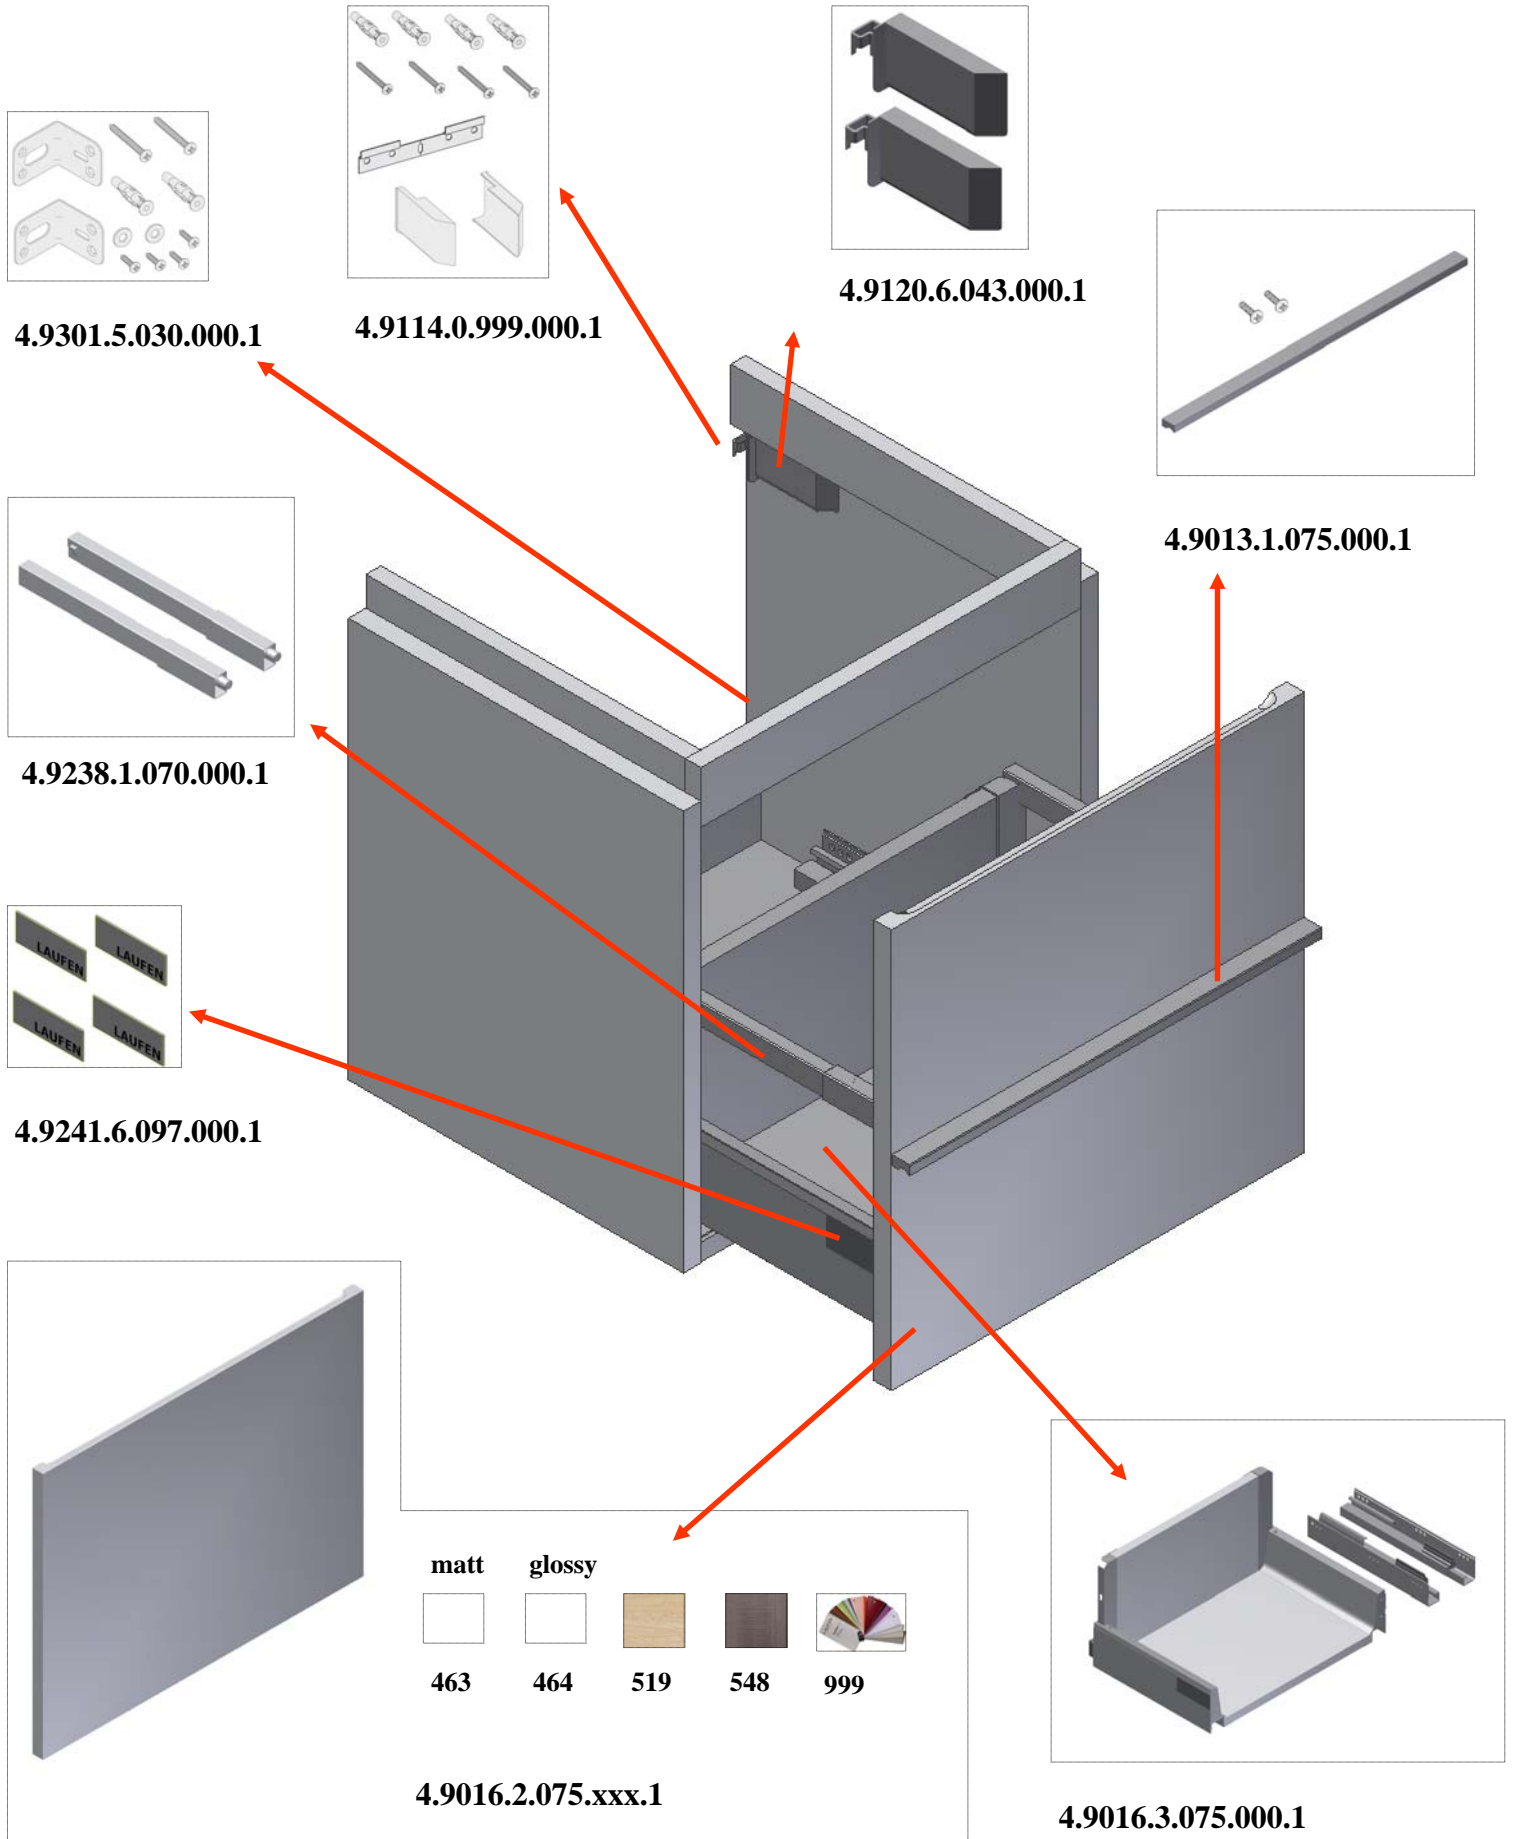

LAUFEN

Bathroom Culture since 1892  www.laufen.com

CASE for LIVING CITY

SPARE PART LIST 2011

- | | | | | | |
|--|---|---|---|--|---|
| matt | glossy | | | |  |
|  |  |  |  | | |
| 463 | 475 | 519 | 548 | | 999 |