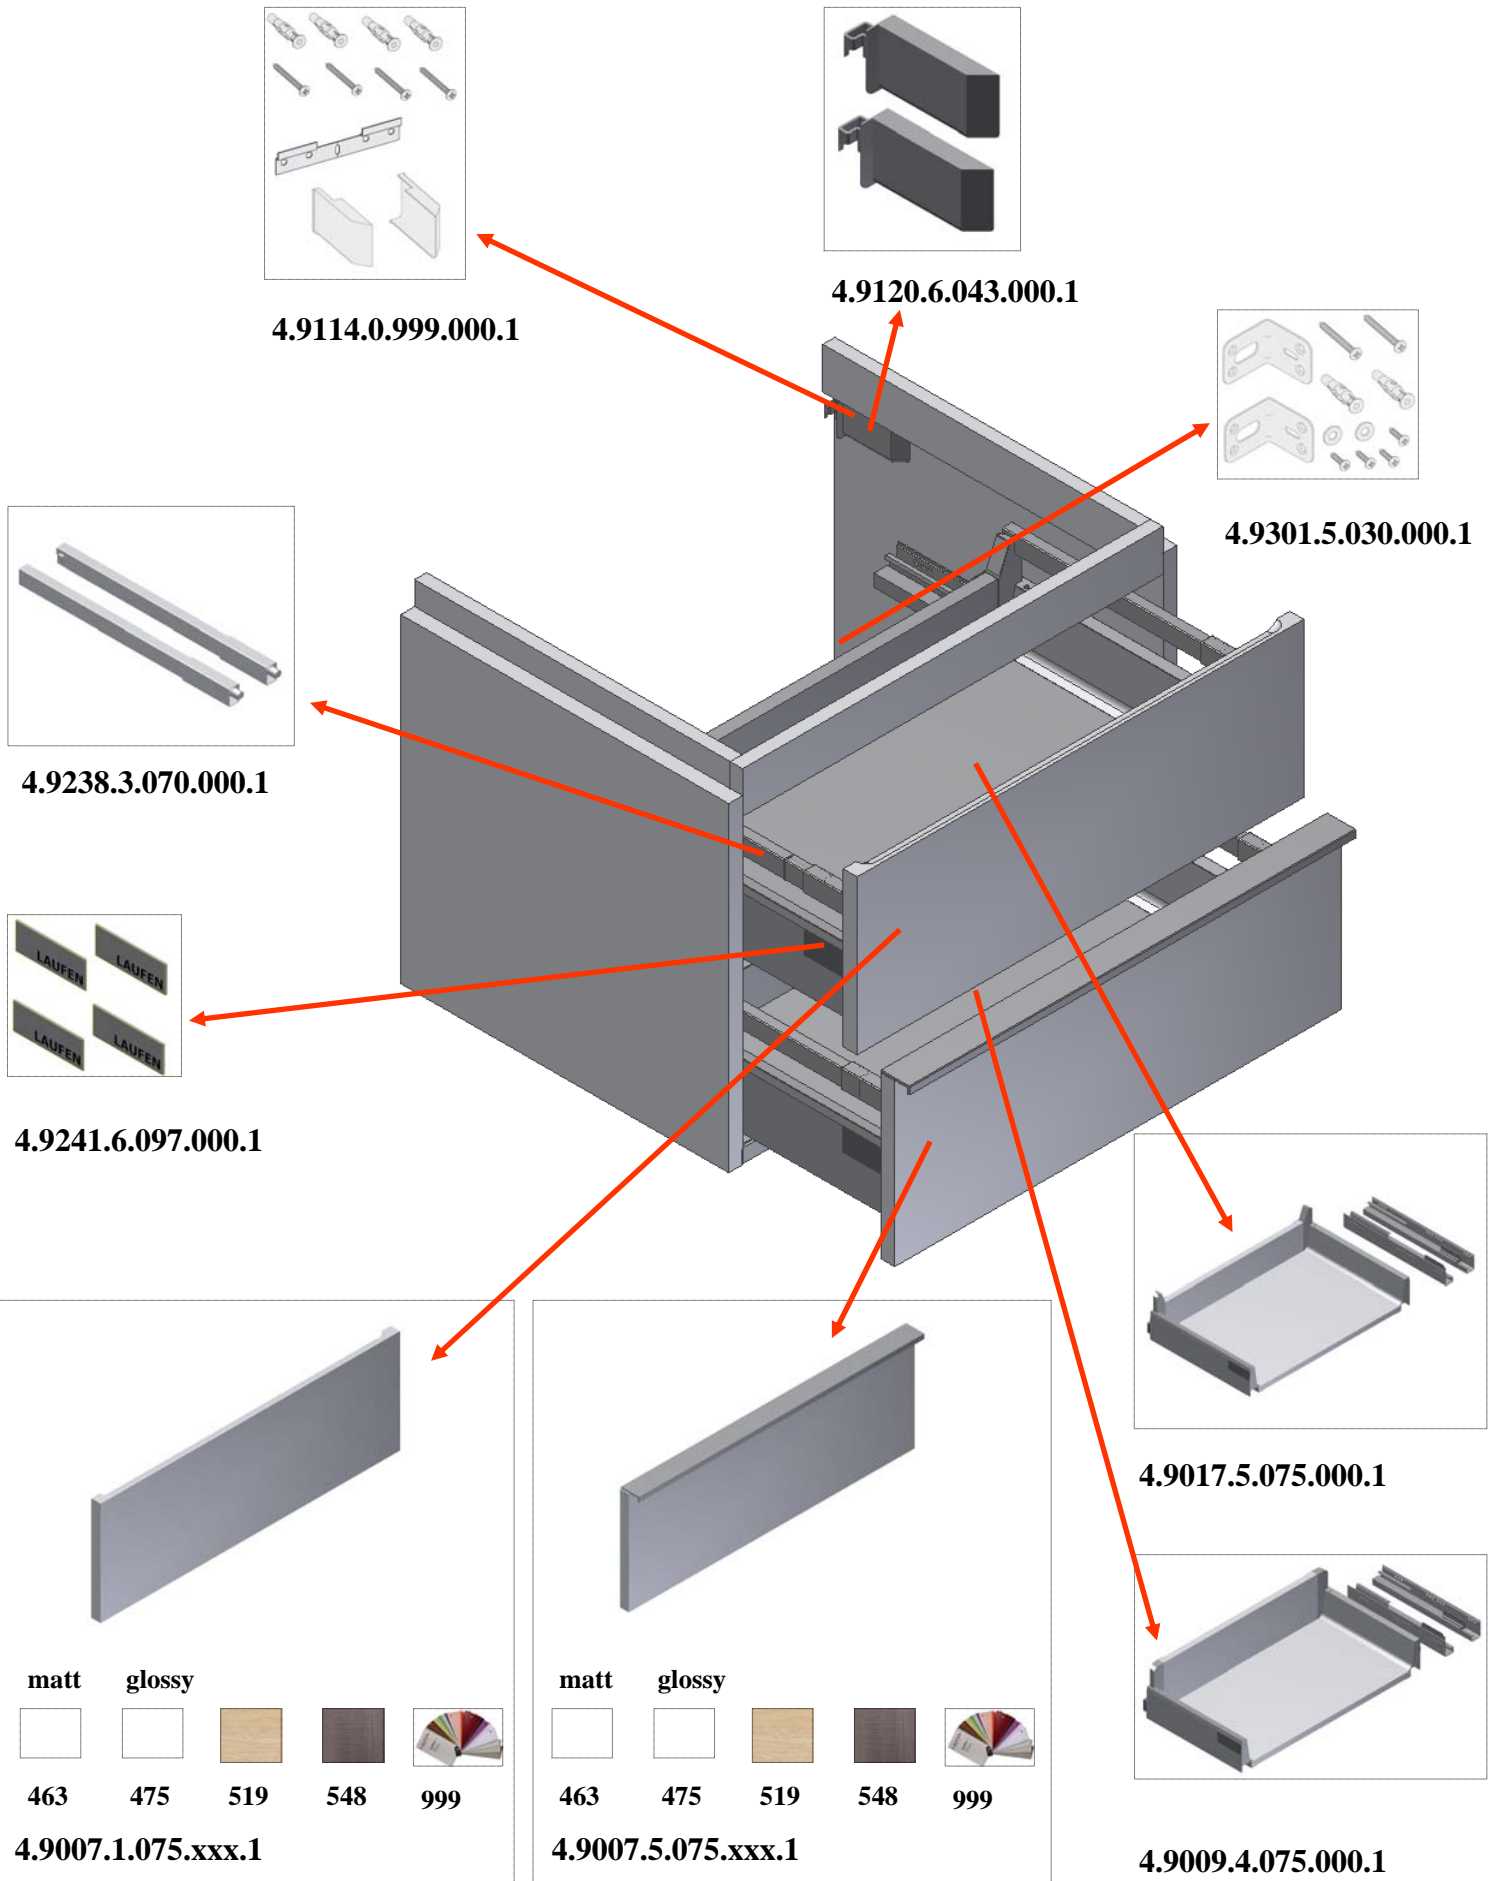

LAUFEN

Bathroom Culture since 1892  www.laufen.com

CASE for LIVING CITY

SPARE PART LIST 2011

- | | | | | | |
|--|---|---|---|--|---|
| matt | glossy | | | |  |
|  |  |  |  | | |
| 463 | 475 | 519 | 548 | | 999 |